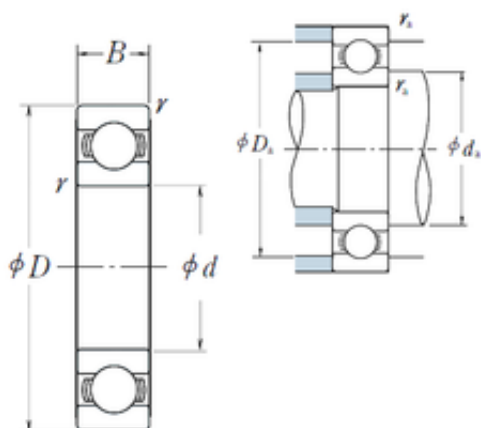

MianKang Bearing Co., Ltd.

35 mm x 72 mm x 17 mm nsk 6207 bearing

Bearing No. 6207

| | |
|-------------------------------|--------------------------|
| Size | 35x72x17 mm |
| Bore Diameter | 35 mm |
| Outer Diameter | 72 mm |
| Width | 17 mm |
| d | 35 mm |
| D | 72 mm |
| B | 17 mm |
| C | 17 mm |
| r min. | 1,1 mm |
| da min. | 41,5 mm |
| da max | 44,5 mm |
| Da max. | 65,5 mm |
| ra max. | 1 mm |
| Weight | 0,284 Kg |
| Basic dynamic load rating (C) | 25,7 kN |
| Basic static load rating (C0) | 15,3 kN |
| (Grease) Lubrication Speed | 9 500 r/min |
| (Oil) Lubrication Speed | 11 000 r/min |
| Category | Single Row Ball Bearings |
| Inventory | 0.0 |
| Manufacturer Name | NSK |
| Minimum Buy Quantity | N/A |
| Weight / Kilogram | 0.284 |
| EAN | 0029176014604 |
| Product Group | B00308 |
| Enclosure | Open |

6207 Bearing 2D drawings and 3D CAD models

MianKang Bearing Co., Ltd.

| | |
|---------------------------------|--|
| Precision Class | ABEC 1 ISO P0 |
| Maximum Capacity / Filling Slot | No |
| Rolling Element | Ball Bearing |
| Snap Ring | No |
| Internal Special Features | No |
| Cage Material | Steel |
| Internal Clearance | C0-Medium |
| Inch - Metric | Metric |
| Long Description | 35MM Bore; 72MM Outside Diameter; 17MM Outer Race Diameter; Open; Ball Bearing; ABEC 1 ISO P0; No Filling Slot; No Snap Ring; No Internal Special Features |
| Category | Single Row Ball Bearing |
| UNSPSC | 31171504 |
| Harmonized Tariff Code | 8482.10.50.68 |
| Noun | Bearing |
| Keyword String | Ball |
| Manufacturer URL | http://www.nskamericas.com |
| Manufacturer Item Number | 6207 |
| Weight / LBS | 0.634 |
| Bore | 1.378 Inch 35 Millimeter |
| Outside Diameter | 2.835 Inch 72 Millimeter |
| Outer Race Width | 0.669 Inch 17 Millimeter |
| SRI | 5.61 |
| hidYobi | 6207 |
| LangID | 1 |
| D_ | 72 |
| SREX | 0.05 |
| B_ | 17 |
| | |