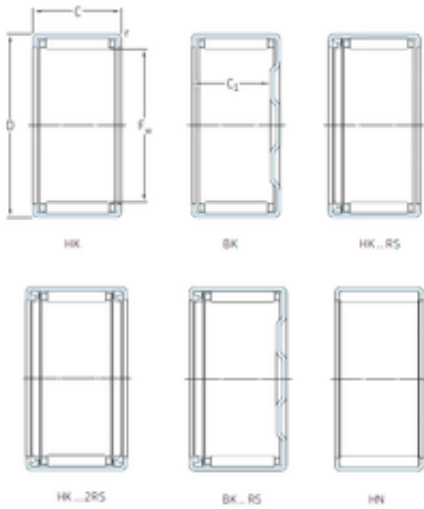

## skf hk1010 bearing

Bearing No. hk1010

Size	10x14x10 mm
Bore Diameter	10 mm
Outer Diameter	14 mm
Width	10 mm
Fw	10 mm
D	14 mm
C	10 mm
Weight	0,0041 Kg
Basic dynamic load rating (C)	4,29 kN
Basic static load rating (C0)	5,3 kN
Fatigue load limit (Pu)	0,57
Reference speed	18000 r/min

hk1010 Bearing 2D drawings and 3D CAD models